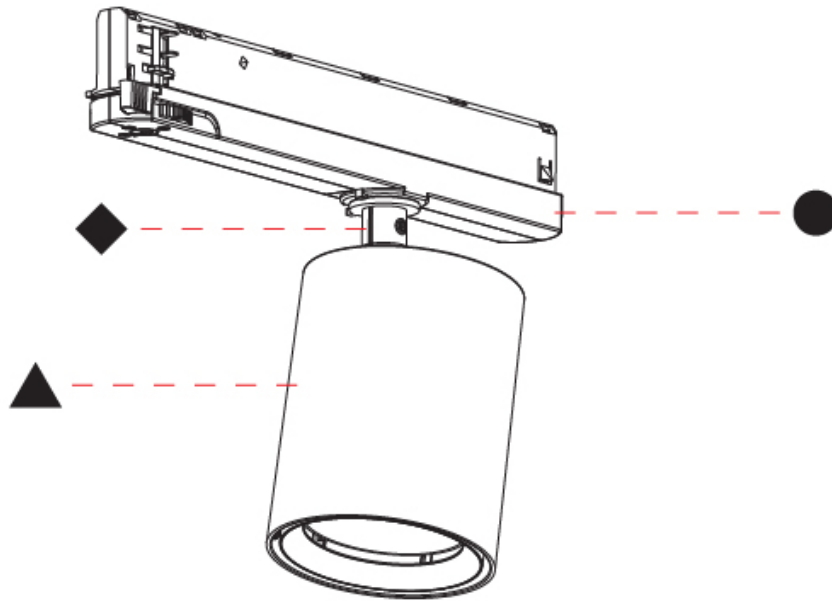

OPTICAL

Optic°: 12
Adjustability: Rotational 360°; Tilt 90° (±45°)

RATINGS AND CERTIFICATIONS

Certified By: Certified for North American Standards
IP rating: IP20

CENTRIQ IN TRACK

A3T217-

PROJECT	_____
TYPE	_____
SPECIFIER	_____
QUANTITY	_____
DATE	_____