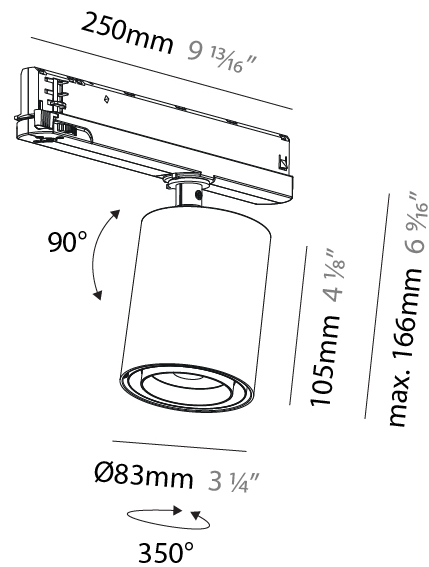

OPTICAL

Reflector°: Adjustable 14 - 44
Adjustability: Rotational 360°; Tilt 90° (±45°)

RATINGS AND CERTIFICATIONS

Certified By: Certified for North American Standards
IP rating: IP20

CENTRIQ IN FLEX TRACK