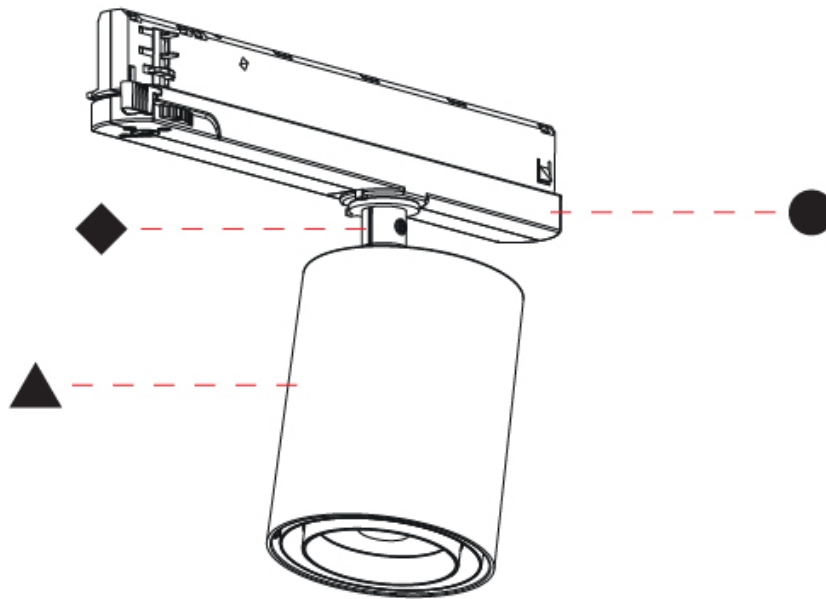

CENTRIQ IN FLEX TRACK

A3T221-

PROJECT

TYPE

SPECIFIER

QUANTITY

DATE

A