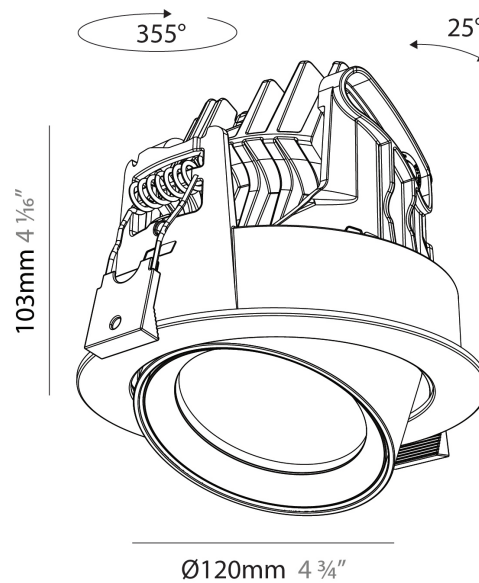

GENERAL

Series: Centriq
Subseries: Centriq Round Adjustable
Brand: Prolicht
Division: Architectural
Mounting Type: Recessed
Mounting Location: Ceiling
Subcategory: Spots

PHYSICAL

Shape: Cylinder
Diameter (mm): 120
Diameter (in): 4 ¾
Height (mm): 105
Height (in): 4 1/8
Min. Recessing Depth (mm): 120
Min. Recessing Depth (in): 4 ¾
Light Distribution: Adjustable / Direct
Weight (kg): 0.649
Diffuser: Lens Pack - No Lens / Opal / Linear Spread Lens / Honeycomb / Spread Lens
Fixture Finish: SSR / BKV / CWI / CRY / HAB / UFT / ITA / RUA / FTG / MYG / LOD / PUS / FRO / FUP / KIA / POP / BLS / SPG / MEY / GOH / GUM / CHC / COM / ABZ / JAG / OBR / MOS / ROR
Fixture Material: Aluminum
Cut-out Measurements: Dia. 112mm / 4 7/16"

ELECTRICAL

Lamp Type: LED (Zhaga Standard)
Input Wattage (W): 20.5
Total Output Wattage (W): 18.1
Dimming: Tri-Mode (Non-Dimming and Phase Dimming (120Vac only) and 0-10V Dimming)
Driver Included: Yes
Driver Location: Recessed Housing
Driver Type: Constant Current - Universal
Driver Class: Class 2
Input Voltage (V): 120 - 277
Constant Current (MA): 500

LED

Color Temperature (°K): 2700 / 3000 / 3500 / 4000
Max. Delivered Lumen (lm): 1432 / 1542 / 1432 / 1636
Nominal Lumen (lm): 1668 / 1797 / 1868 / 1907
CRI: >90 CRI
Lamp Life (hrs): 50000

OPTICAL

Reflector°: 10
Adjustability: Rotational 350°; Tilt 90°

RATINGS AND CERTIFICATIONS

Certified By: Certified for North American Standards
IP rating: IP20