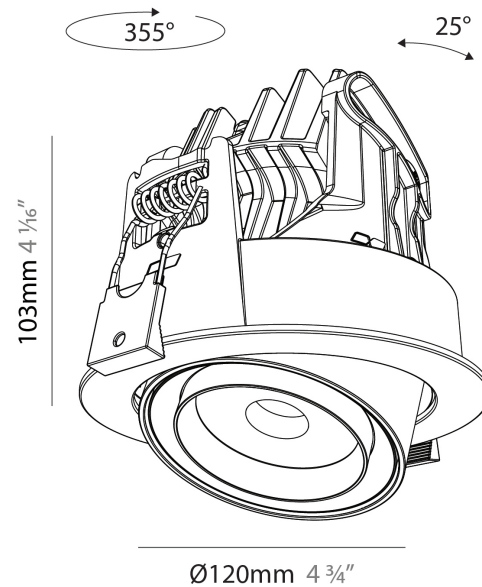

GENERAL

Series: Centriq
Subseries: Centriq Round Flex Adjustable
Brand: Prolicht
Division: Architectural
Mounting Type: Recessed
Mounting Location: Ceiling
Subcategory: Spots

PHYSICAL

Shape: Cylinder
Diameter (mm): 120
Diameter (in): 4 ¾
Height (mm): 105
Height (in): 4 ⅛
Min. Recessing Depth (mm): 120
Min. Recessing Depth (in): 4 ¾
Light Distribution: Adjustable / Direct
Weight (kg): 0.666
Fixture Finish: SSR / BKV / CWI / CRY / HAB / UFT / ITA / RUA / FTG / MYG / LOD / PUS / FRO / FUP / KIA / POP / BLS / SPG / MEY / GOH / GUM / CHC / COM / ABZ / JAG / OBR / MOS / ROR
Fixture Material: Aluminum
Cut-out Measurements: Dia. 112mm / 4 7/16"

ELECTRICAL

Lamp Type: LED (Zhaga Standard)
Input Wattage (W): 20.5
Total Output Wattage (W): 18.1
Dimming: Tri-Mode (Non-Dimming and Phase Dimming (120Vac only) and 0-10V Dimming)
Driver Included: Yes
Driver Location: Recessed Housing
Driver Type: Constant Current - Universal
Driver Class: Class 2
Housing: ENCP 3
Input Voltage (V): 120 - 277
Constant Current (MA): 500

LED

Color Temperature (°K): 2700 / 3000 / 3500 / 4000
Max. Delivered Lumen (lm): 1201 / 1294 / 1346 / 1373
Nominal Lumen (lm): 1668 / 1797 / 1869 / 1907
CRI: >90 CRI
Lamp Life (hrs): 50000

OPTICAL

Beam Angle: 18 - 46
Adjustability: Rotational 350° / Tilt 25°

RATINGS AND CERTIFICATIONS

Certified By: CSA Certified to UL and CSA Standards
IP rating: IP20