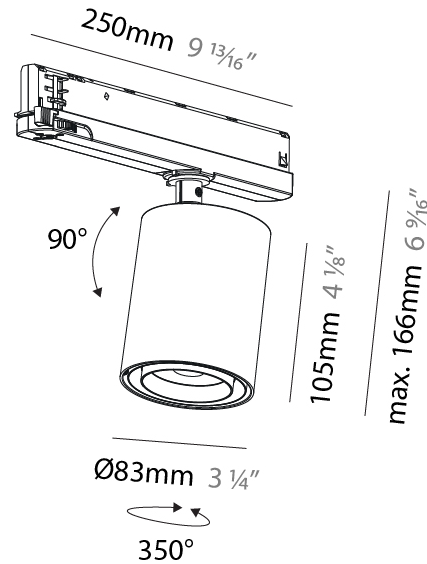

OPTICAL

| |
|---|
| Reflector°: Adjustable 14 - 44 |
| Adjustability: Rotational 360°; Tilt 90° (±45°) |

RATINGS AND CERTIFICATIONS

| |
|--|
| Certified By: Certified for North American Standards |
| IP rating: IP20 |